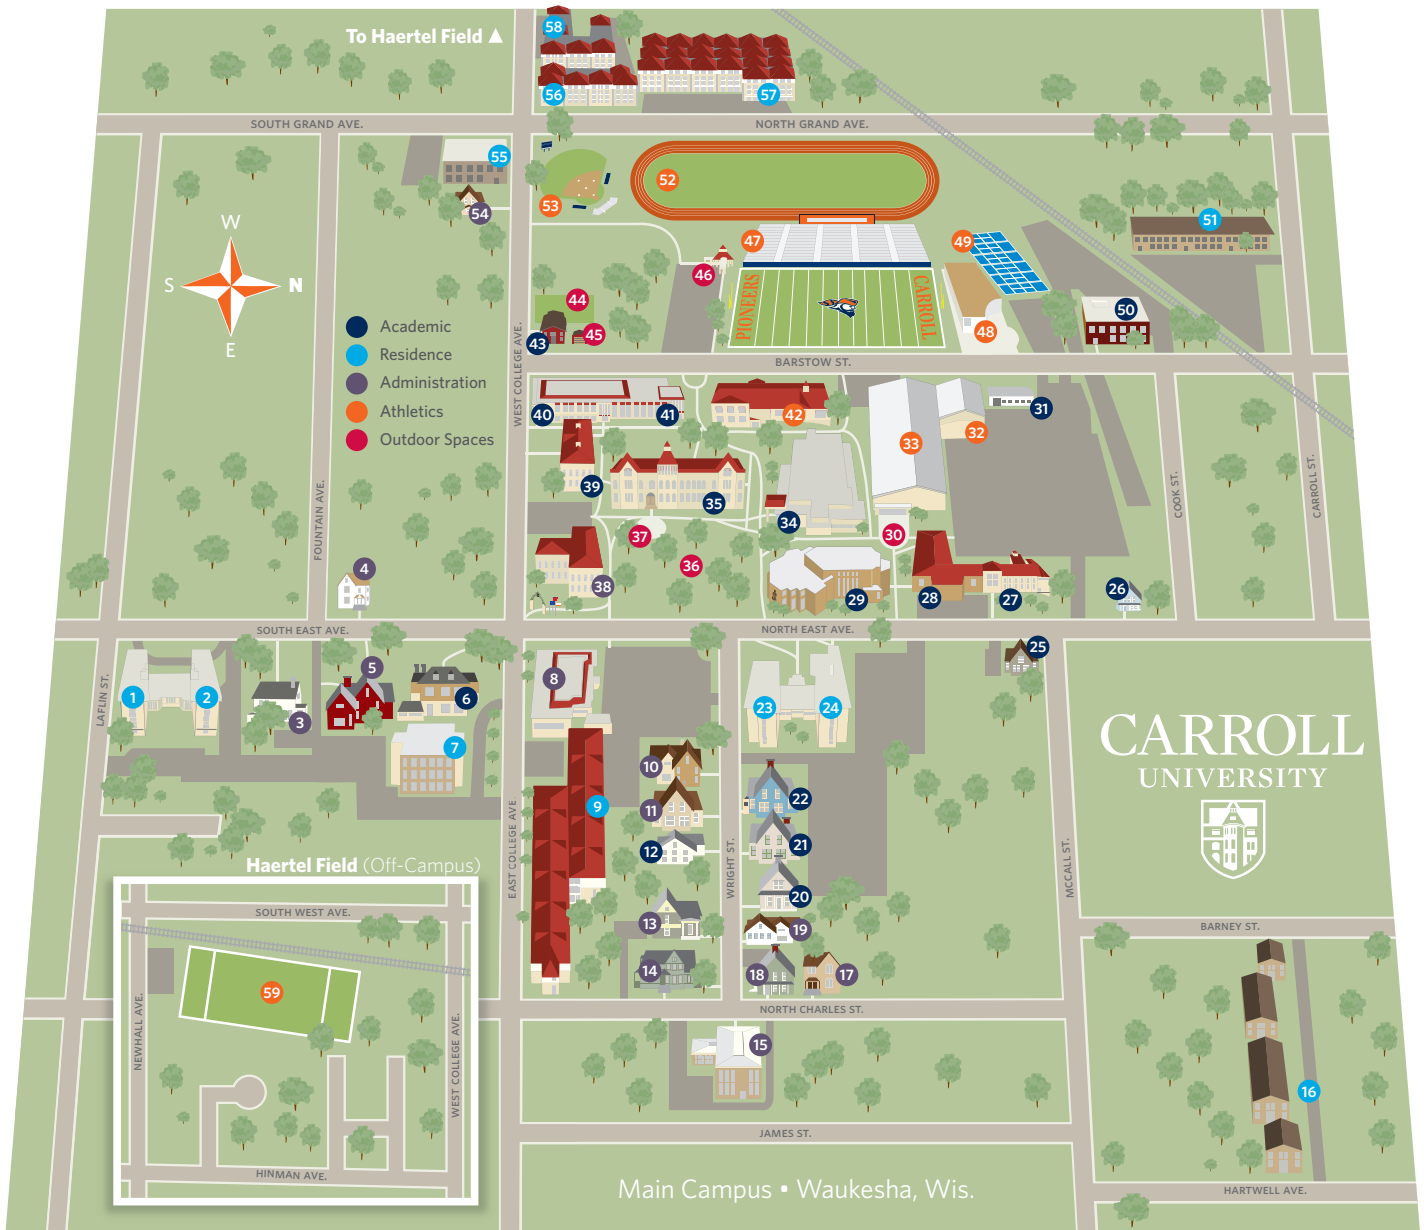

Discover Carroll University. Campus Map 2017-18

- | | | | |
|--------------------------------|--|---|--|
| 1. South Bergstrom Hall | 17. Explorer House | 31. Physical Therapy Building | 46. Crofts Morava Pavilion |
| 2. North Bergstrom Hall | 18. Human Resources | 32. Van Male Natatorium | 47. Schneider Stadium |
| 3. Sneed House | 19. Public Safety | 33. Van Male Field House | 48. Quad/Graphics Team Center |
| 4. Student Affairs | 20. Enterprise House | 34. Todd Wehr Memorial Library | 49. Kilgour-Trailblazer Tennis Center |
| 5. President's House | 21. Betty Lou Tikalsky House | 35. Main Hall | 50. Education Hall |
| 6. MacAllister Hall | 22. A. Paul Jones Scholars Hall | 36. Main Lawn | 51. Carroll Street Apartments |
| 7. Kilgour Hall | 23. Steele Hall | 37. Medallion Plaza | 52. Dennis PUNCHES Track & Field Complex |
| 8. Campus Center | 24. Swarthout Hall | 38. Voorhees Hall | 53. Kilgour Field |
| 9. Shirley Hilger Hall | 25. Business Hall | 39. Rankin Hall | 54. 239 College Avenue |
| 10. Walter Young Center | 26. College of Health Sciences | 40. Michael and Mary Jaharis Science Laboratories | 55. College Avenue Apartments |
| 11. Wright House | 27. Humphrey Memorial Chapel and Art Center | 41. Doug and Nancy Hastad Hall | 56. Prairie Hall |
| 12. Academic Advising Services | 28. Otteson Theatre and Henke Nursing Center | 42. Ganfield Gymnasium | 57. Frontier Hall |
| 13. Discovery House | 29. Shattuck Music Center | 43. Mathematics | 58. Pioneer Hall |
| 14. Student Health Services | 30. Van Male Plaza | 44. Community Garden | 59. Haertel Field |
| 15. Charles Street Hall | | 45. Bike Shop | |
| 16. Hartwell Avenue Apartments | | | |